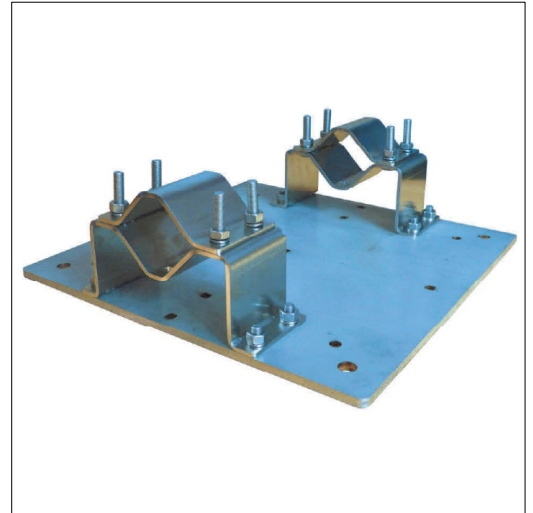

ELIT

Wall mount double w/distance 76mm Guardian

Wall mount double w/distance 76mm Guardian mast Ø76-100 mm

Technical description

Wall mount/Wall bracket with two mounting points made of stainless steel, 1-4301. The mount fits masts with Ø 76-100 mm, and with a maximum height of 15 m. The mount fits Guardian masts. Weight: 25 kg.

Advantages:

Custom Wall Bracket for Guardian Mast
Made of Stainless Steel 1-4301
Durable and Corrosion Resistant

Product name/ Art.nr/ GTIN	ELIT DOBBEL-VEGGF-V2A-80-85MM/ 40150229/ 7070810038930
According to:	RoHS2 (Directive 2011/65/EU) and REACH (Regulation (EC) No. 1907/2006): This product complies with the substance requirements and other requirements of these regulations.
Mounting type bar	With screw clamp
Rod diameter	76 - 100 Millimetre
Material of holder	Stainless steel 304 (V2A)
Mounting type holder	Bore hole
Material of saddle clamp	Stainless steel 304 (V2A)
Material base part	Stainless steel 304 (V2A)