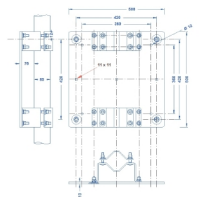

ELIT

Wall mount double w/distance 76mm Guardian

Wall mount double w/distance 76mm Guardian mast Ø76-100 mm

Technical description

Wall mount/Wall bracket with two mounting points made of stainless steel, 1-4301. The mount fits masts with Ø 76-100 mm, and with a maximum height of 15 m. The mount fits Guardian masts. Weight: 25 kg.

Advantages:

Custom Wall Bracket for Guardian Mast
Made of Stainless Steel 1-4301
Durable and Corrosion Resistant

Product name/ Art.nr/ GTIN	ELIT DOBBEL-VEGGF-V2A-80-85MM/ 40150229/ 7070810038930
According to:	RoHS2 (Directive 2011/65/EU) and REACH (Regulation (EC) No. 1907/2006): This product complies with the substance requirements and other requirements of these regulations.
Mounting type bar	With screw clamp
Rod diameter	76 - 100 Millimetre
Material of holder	Stainless steel 304 (V2A)
Mounting type holder	Bore hole
Material of saddle clamp	Stainless steel 304 (V2A)
Material base part	Stainless steel 304 (V2A)